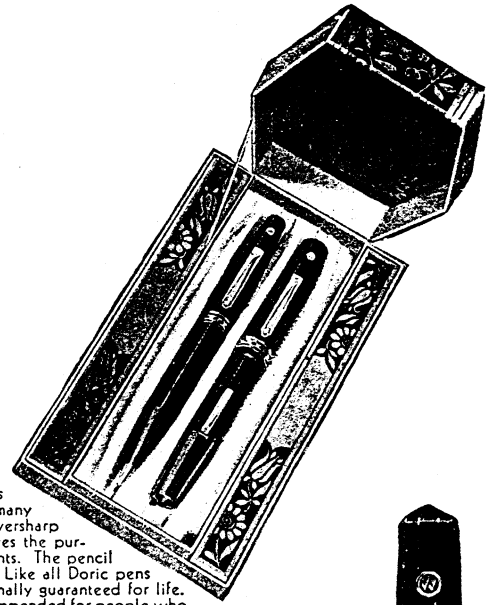

**Pen and Pencil Set
Oversize, Flashing
Black Ebony**
(Illustration below shows
actual size)